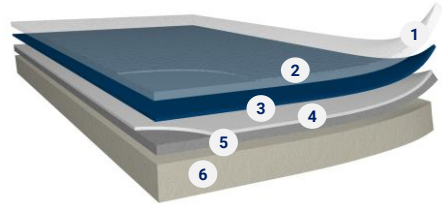

2: EXTREME PROTECTION AND DURABILITY

Vinyl wear layer

3: DYNAMIC COLOURS AND REALISTIC DECORS

High definition printing for a realistic wood surface appearance and built-in unis for higher colour intensity

4: OUTSTANDING DIMENSIONAL STABILITY < 0.10%:

Extremely tough single glass veil reinforcement

5: HIGH PERFORMANCE AND DURABILITY:

Homogeneous calendared sheet made from up to 60% recycled vinyl.

6: COMFORT, SAFETY AND BOOSTED SPORTS EXPERIENCE:

High-density closed-cell foam with engineered honeycomb backing.

PROPERTIES	STANDARDS	OMNISPORTS PUREPLAY
------------	-----------	---------------------

DECLARATION OF PERFORMANCE

0120-071-DoP-2016-04

CLASSIFICATION