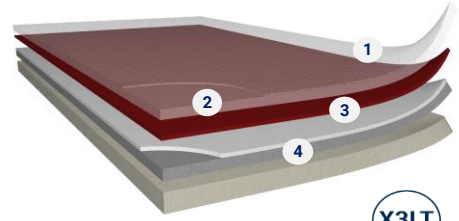

Description

Heterogeneous indoor floorcovering, 3.45mm thick.

1: BALANCED GRIP SPECIFICALLY DESIGNED FOR TABLE TENNIS

Omnisports Speed Table Tennis is backed with an engineered surface texture combined with Top Clean XP™ surface treatment

2: EXTREME PROTECTION AND DURABILITY

Vinyl wear layer

3: DYNAMIC COLOURS AND REALISTIC DECORS

High definition printing for a realistic wood surface appearance and built-in units for higher colour intensity

4: NEW! EXTREME PERFORMANCE AND ENHANCED GAME EXPERIENCE

Omnisports X3LT – Extreme 3 layers Technology

PROPERTIES	STANDARDS	SPEED TABLE TENNIS
------------	-----------	--------------------

DECLARATION OF PERFORMANCE